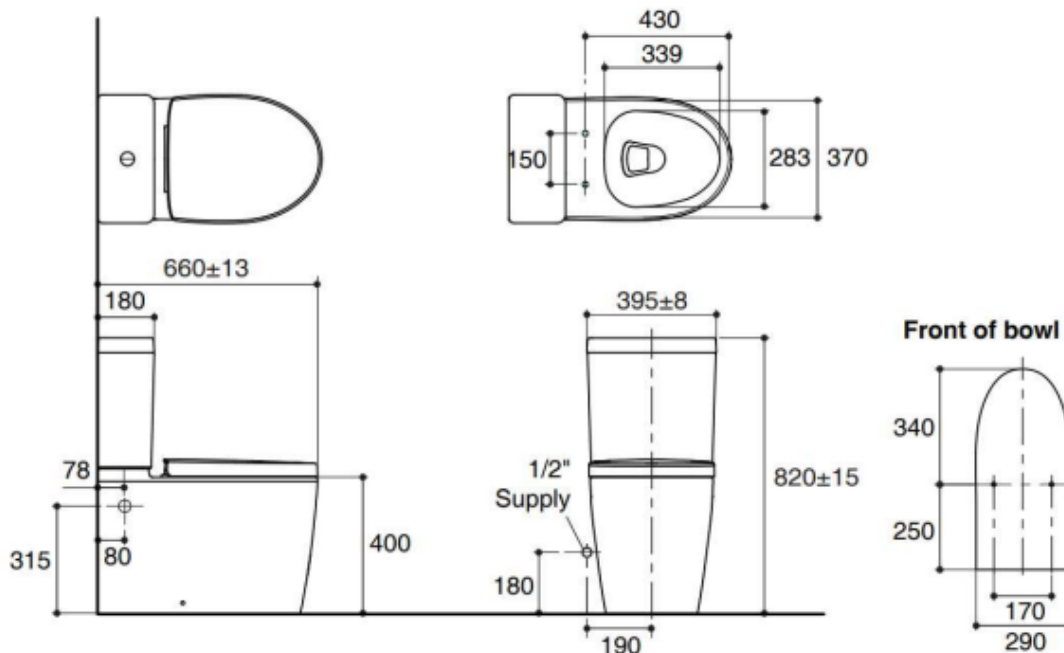

KOHLER®

Brand : KOHLER
Name : PARLIAMENT GRANDE, two piece toilet
Item Code : toilet
K76077K-0 – skirted bowl
K76616K-0 – tank
K75200K-0 – seat and cover

Designer :

Color / Finish: White
Dimensions : Overall (LxWxH in cm)
73.2 x 38.8 x 79cm

Product info:

- Concealed trapway
- Apron skirted bowl design
- Compact bowl design
- Rimless bowl
- Silent flush without flushing
- With quick release and quiet close seat and cover
- Dual flush 2.6 / 4L flushing
- S-trap 305mm Add-ons:
 - 1 x 54.10600 flexible hose ½ x ½
 - 1 x C408681 angle valve ½ x ½
 - 1 x B9082GASV1 floor flange